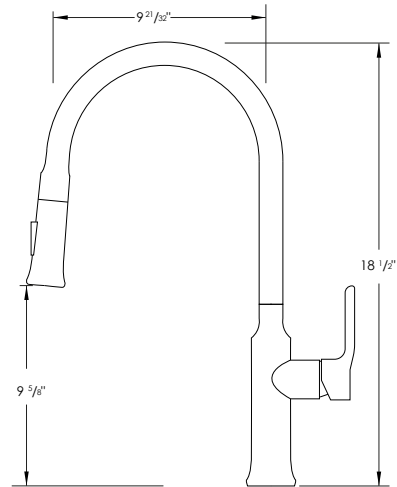

Faucet Height (in)	18 1/2"
Spout Height (in)	9 5/8"
Spout Reach (in)	9 21/32"

**CONFIGURATION**

1-HOLE      3-HOLES

**SPOUT SWIVEL (DEGREES)**

360°

**MATERIAL**

**SUS 304**

STAINLESS STEEL

**CUT OUT HOLE**

1 3/8"

**DECK PLATE**

NO INCLUDED. REQUIRED FOR 3 HOLES INSTALLATION

**WATER FLOW**

**1.5**

WATER FLOW RATE (GPM)

**WATERLINES MODEL**

## DIMENSIONS

### DIMENSIONS DU PRODUIT

Hauteur du robinet (po)	18 1/2"
Hauteur du bec (po)	9 5/8"
Portée du bec (po)	9 21/32"